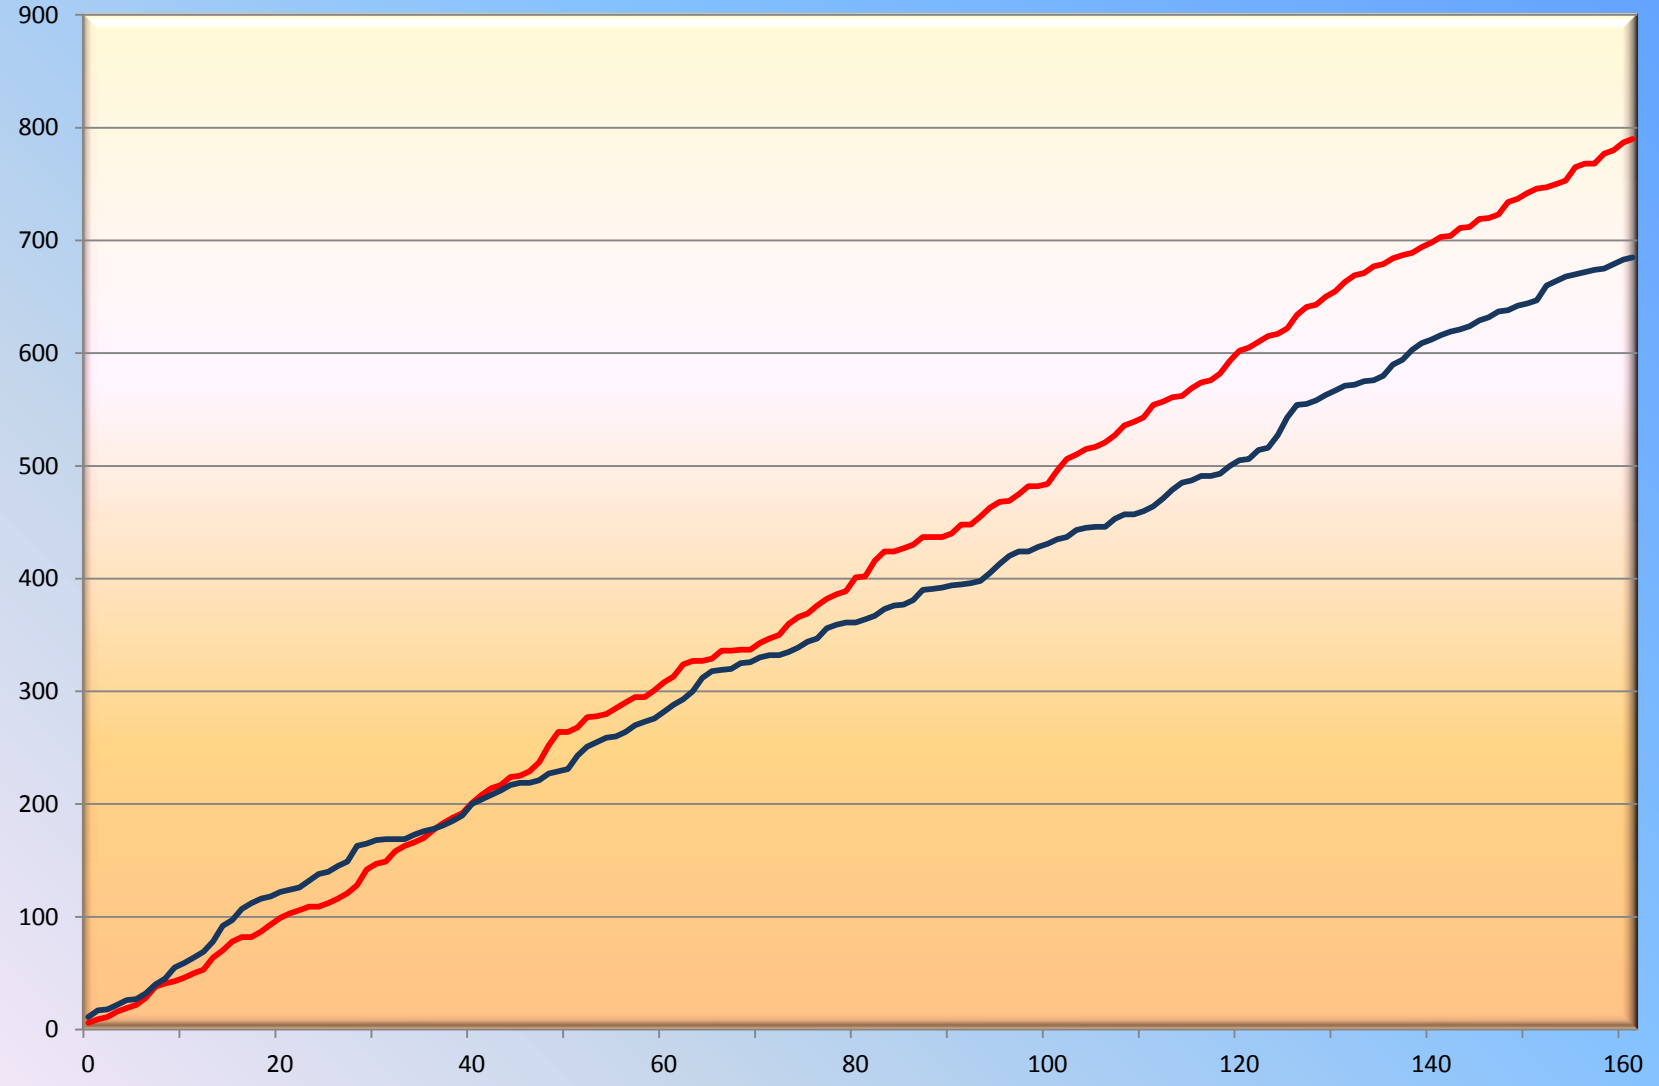

Total Runs Scored

Runs

Games